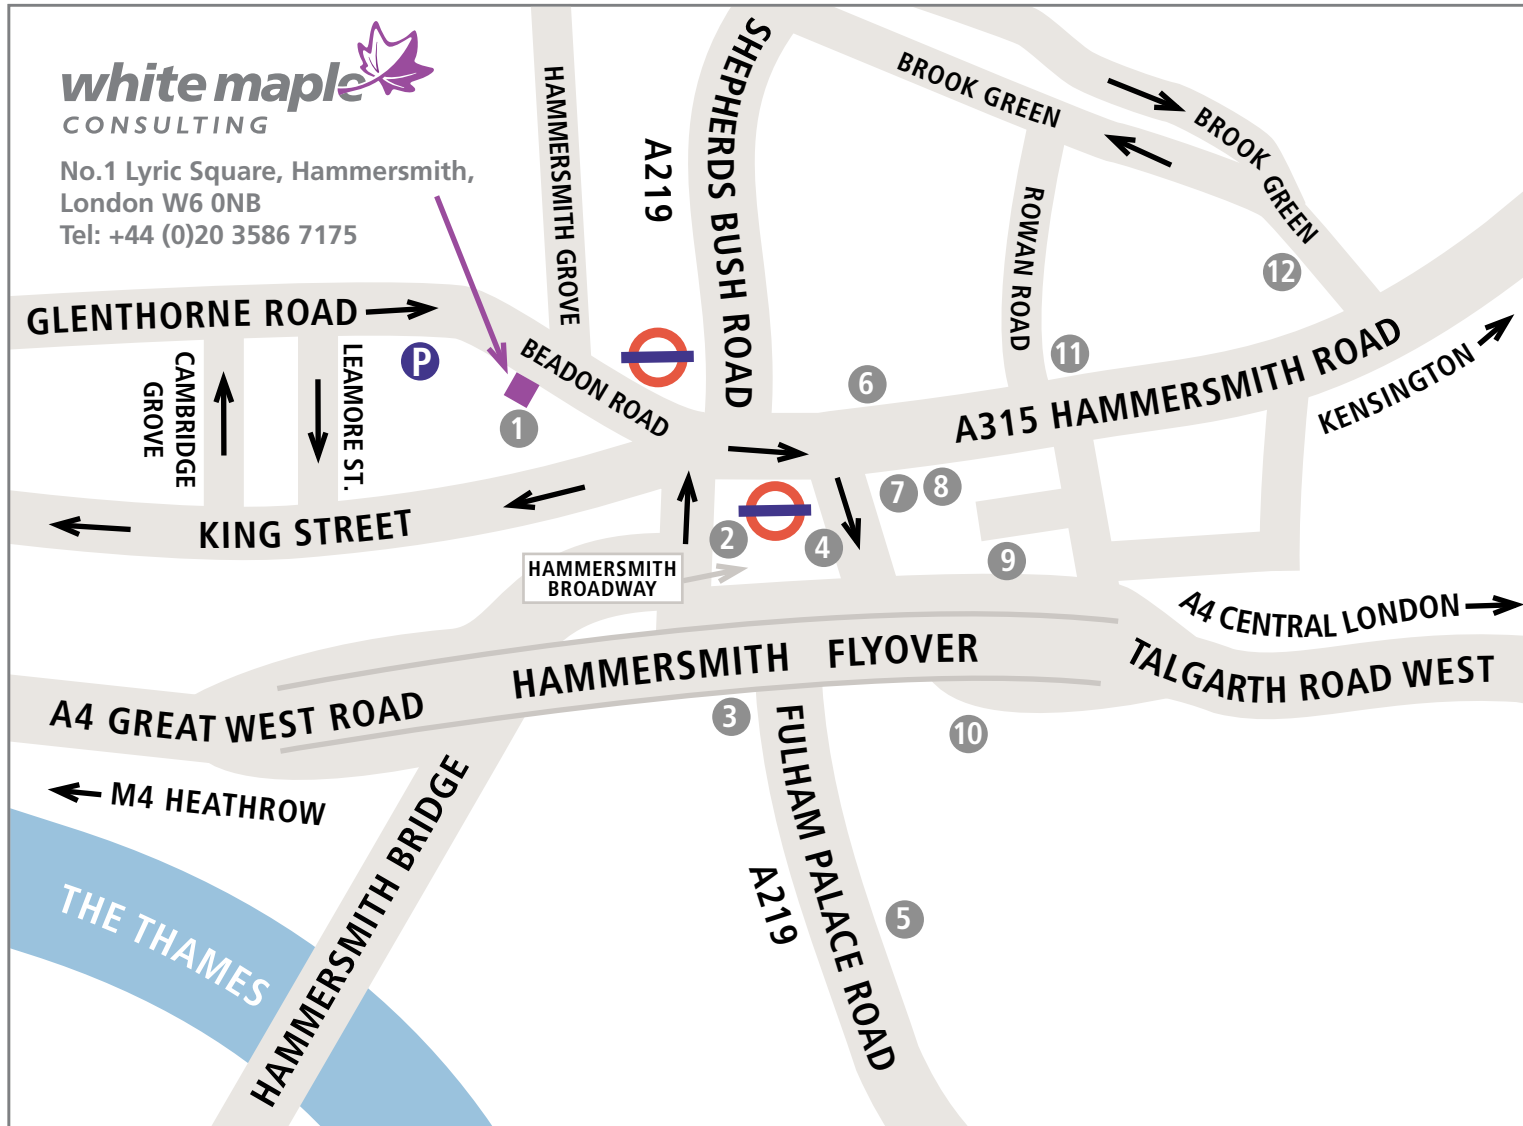

white maple
CONSULTING
No.1 Lyric Square, Hammersmith,
London W6 0NB
Tel: +44 (0)20 3586 7175

- 1 LYRIC THEATRE
- 2 COCA-COLA
- 3 LONDON APOLLO
- 4 WALT DISNEY
- 5 HARPER COLLINS
- 6 SONY ERICSSON
- 7 L'OREAL
- 8 BECHTEL
- 9 NOVOTEL
- 10 "THE ARK"
- 11 HAYMARKET PUBLISHING
- 12 HALCROW